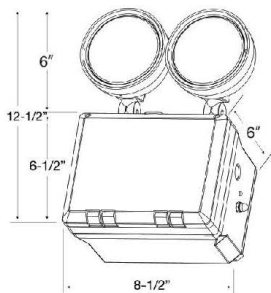

LED EXIT & EMERGENCY LIGHTING | WET LOCATION EMERGENCY LIGHTS

TECHNICAL SPECIFICATIONS:

- :: High-impact thermo-plastic housing
- :: Wet location listed with seamless silicon gaskets
- :: Integral breather vent and sealed test switch
- :: Two fully-adjustable 1.5-watt LED heads
- :: Lead acid battery
- :: Optional: 4 watts of remote capacity RC
- :: Dual voltage: 120/277
- :: Operating temperature: 20-50°C
- :: External wall mounting bracket built into housing
- :: 90-minute rated with push style test switch and red indicator light
- :: UL-listed for wet locations, meets UL924, NFPA 101 Life Safety Code

INDOOR LED EMERGENCY LIGHTS WITH REMOTE CAPABILITY

CATALOG NO.	HOUSING	HEADS	VOLTAGE	BATTERY
LEDSDXR627	White	27W	120/277V	9.6 Ni-Cad

LEDTFX

TECHNICAL SPECIFICATIONS:

- :: High-impact thermo-plastic housing
- :: Wet location listed with seamless silicon gaskets
- :: Integral breather vent and sealed test switch
- :: Two fully-adjustable 1.5-watt LED heads
- :: Lead acid battery
- :: Optional: 4 watts of remote capacity RC
- :: Dual voltage: 120/277
- :: Operating temperature: 20-50°C
- :: External wall mounting bracket built into housing
- :: 90-minute rated with push style test switch and red indicator light
- :: UL-listed for wet locations, meets UL924, NFPA 101 Life Safety Code