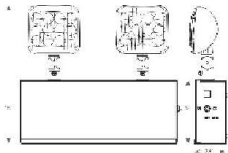

LED EXIT & EMERGENCY LIGHTING | WET LOCATION EMERGENCY LIGHTS

TECHNICAL SPECIFICATIONS:

- :: High-impact thermo-plastic housing
- :: Wet location listed with seamless silicon gaskets
- :: Integral breather vent and sealed test switch
- :: Two fully-adjustable 1.5-watt LED heads
- :: Lead acid battery
- :: Optional: 4 watts of remote capacity RC
- :: Dual voltage: 120/277
- :: Operating temperature: 20-50°C
- :: External wall mounting bracket built into housing
- :: 90-minute rated with push style test switch and red indicator light
- :: UL-listed for wet locations, meets UL924, NFPA 101 Life Safety Code

INDOOR LED EMERGENCY LIGHTS WITH REMOTE CAPABILITY

CATALOG NO.	HOUSING	HEADS	VOLTAGE	BATTERY
LEDSDXR627	White	27W	120/277V	9.6 Ni-Cad